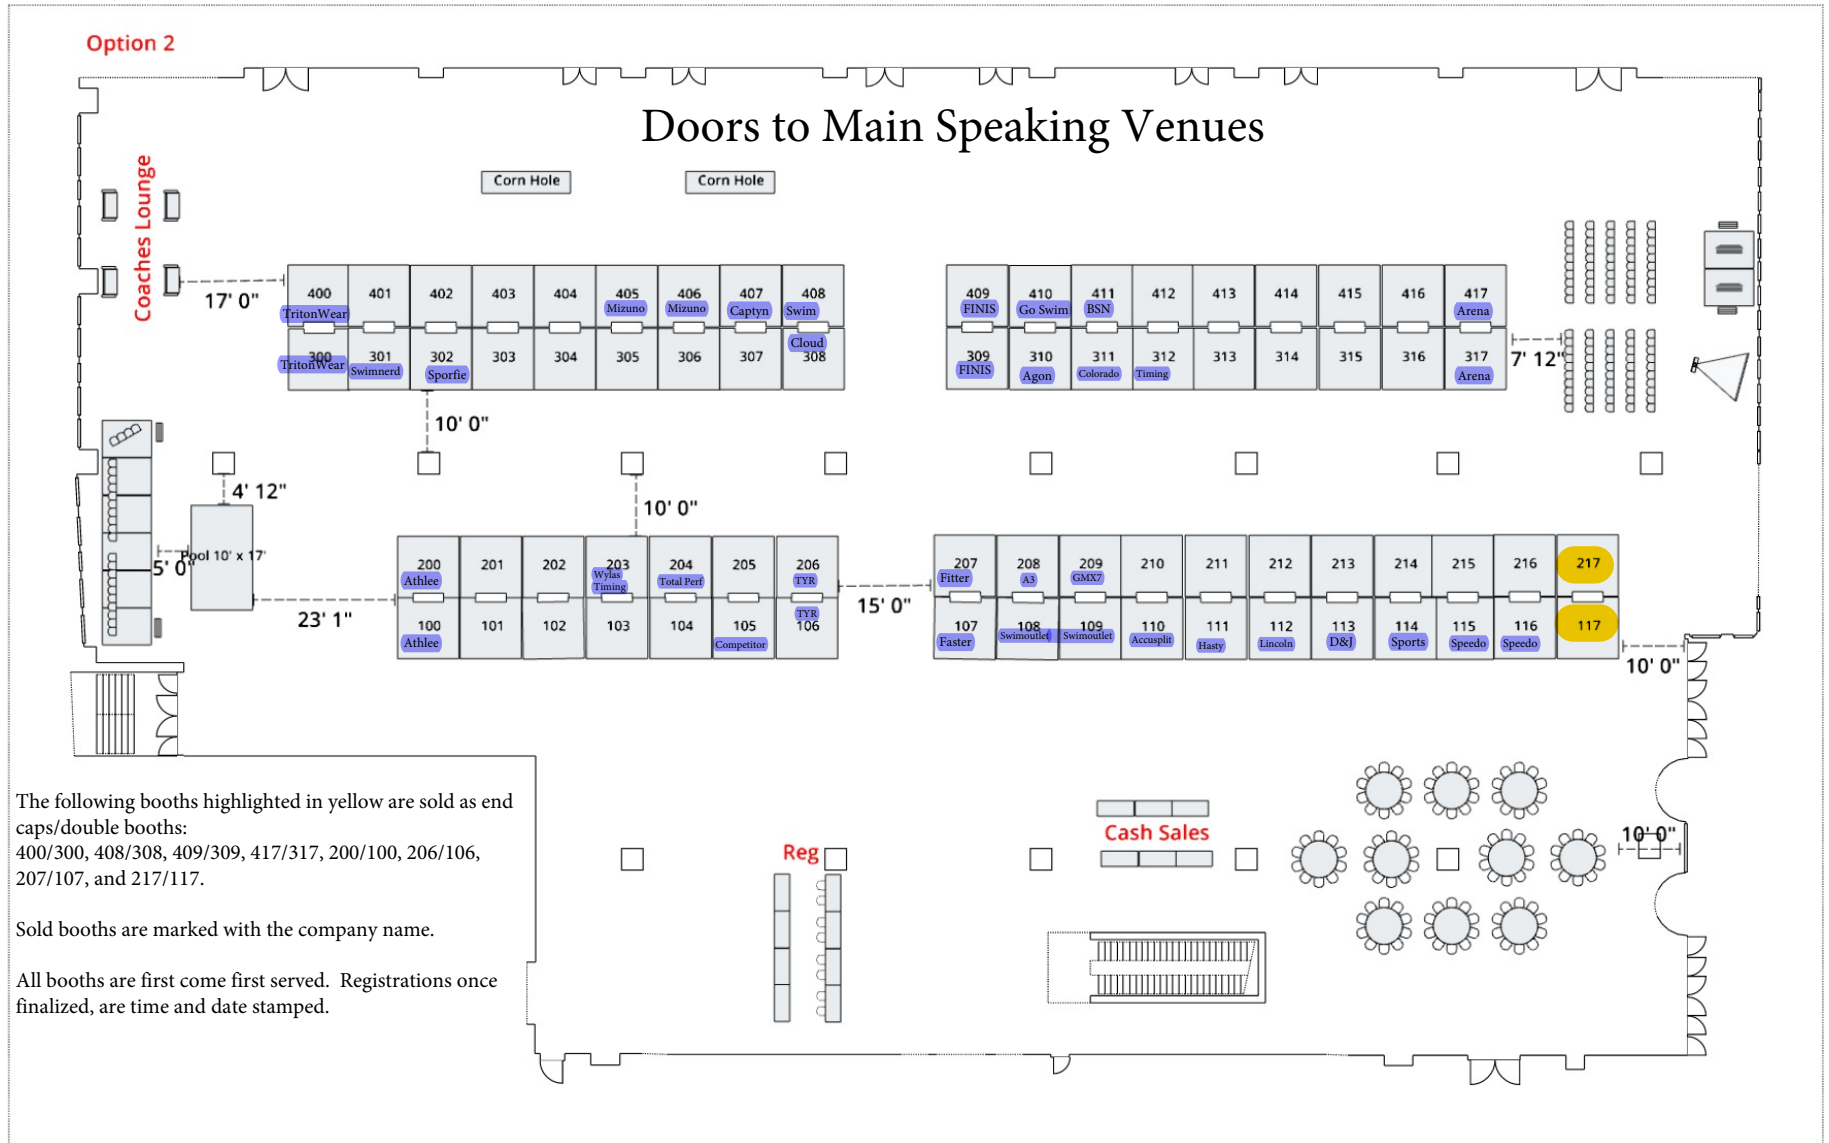

SHERATON

Dallas Hotel

The following booths highlighted in yellow are sold as end caps/double booths:

400/300, 408/308, 409/309, 417/317, 200/100, 206/106, 207/107, and 217/117.

Sold booths are marked with the company name.

All booths are first come first served. Registrations once finalized, are time and date stamped.

20 Feet