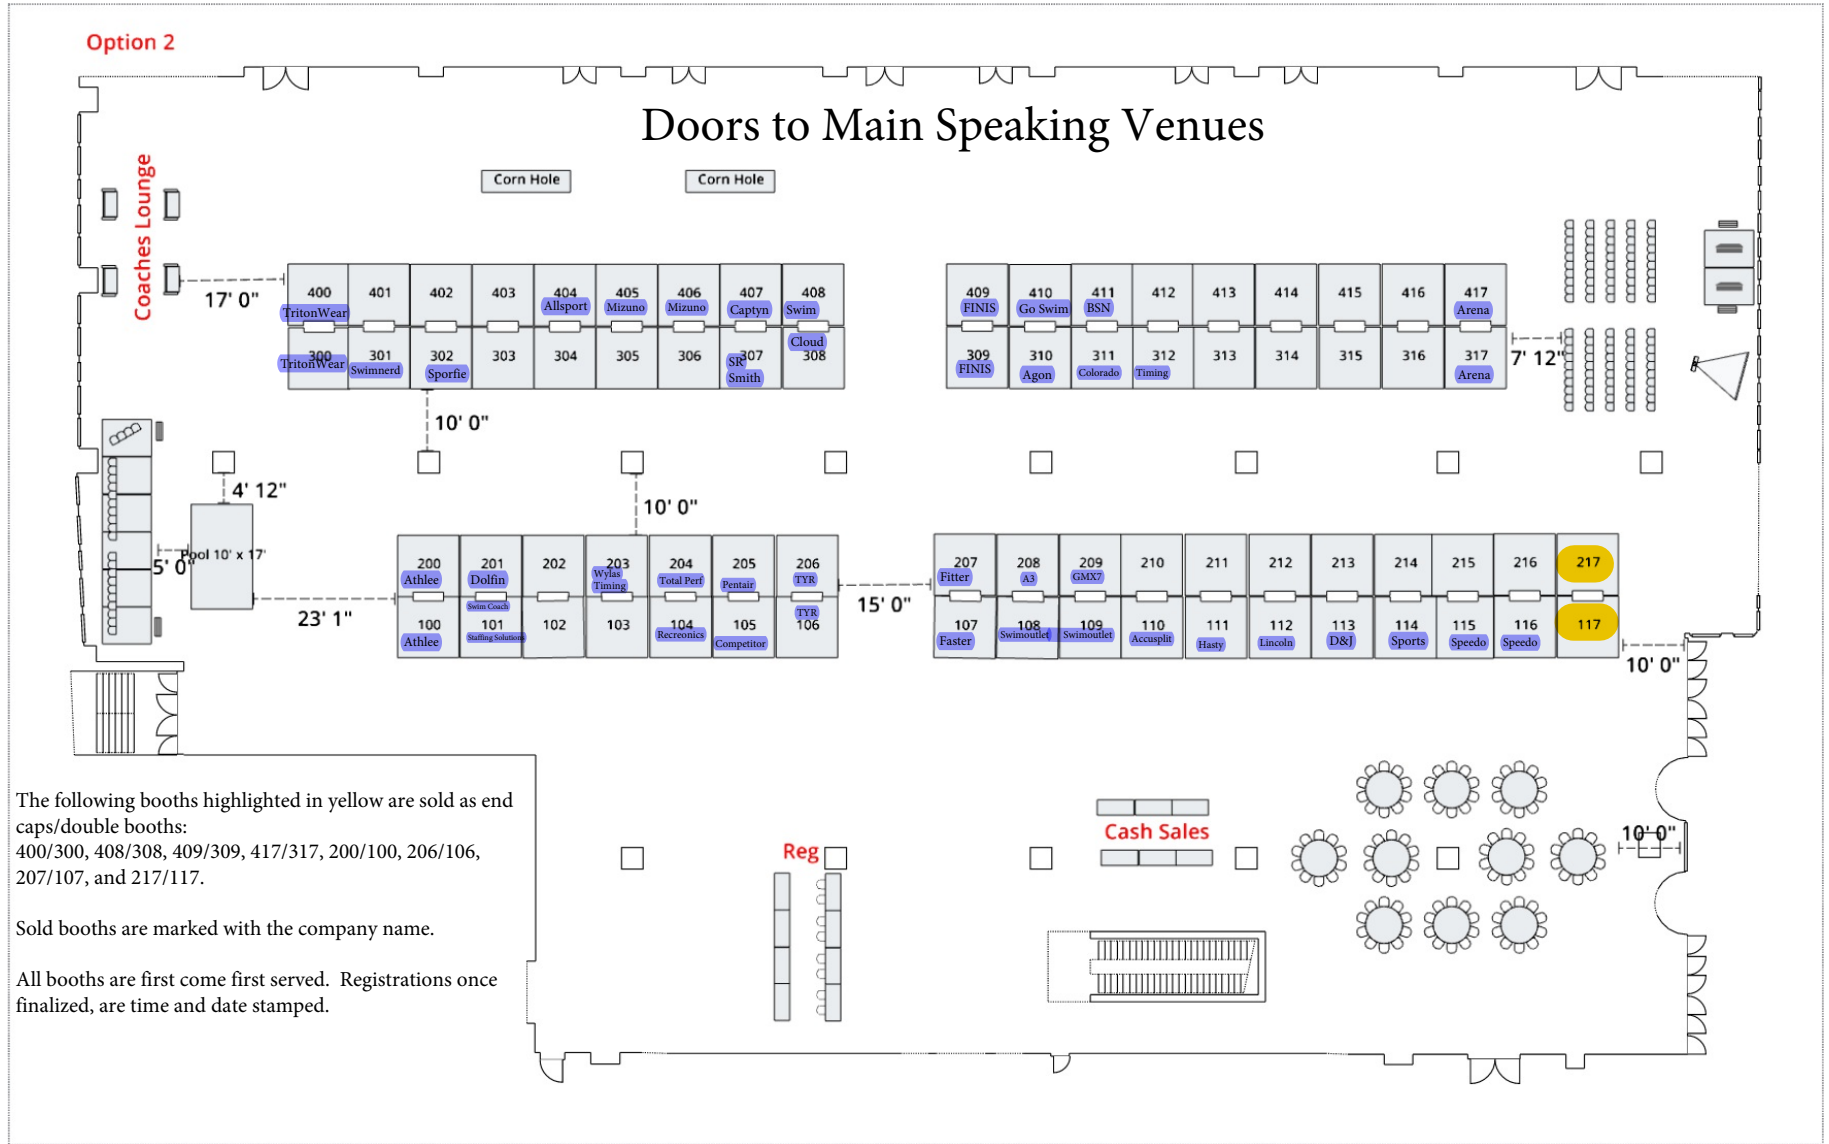

SHERATON

Dallas Hotel

The following booths highlighted in yellow are sold as end caps/double booths:
 400/300, 408/308, 409/309, 417/317, 200/100, 206/106,
 207/107, and 217/117.

Sold booths are marked with the company name.

All booths are first come first served. Registrations once finalized, are time and date stamped.